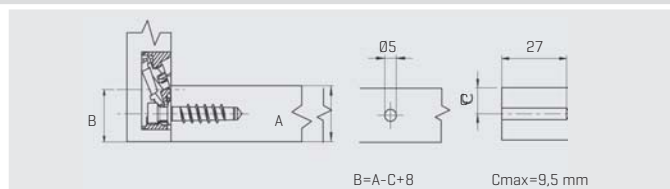

Eccentric Cabinet Connector

- Components: Plastic cover, zamac screw and eccentric component.
- It provides aesthetic and easily applicable solutions for cabinet and shelf connections.
- A new robust connection with various color-options to connect shelves and cabinet sides sturdily.

* All dimensions in the graphs above are measured in mm.

Code Table		
DESCRIPTION	CODE	PACKAGE
Eccentric Cabinet Connector Brown	108801	1500 Pcs/Box
Eccentric Cabinet Connector Black	108802	1500 Pcs/Box
Eccentric Cabinet Connector White	108803	1500 Pcs/Box
Eccentric Cabinet Connector Cream	108804	1500 Pcs/Box

Dimensions

Mounting