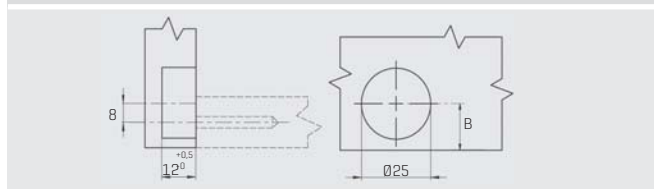

Dimensions